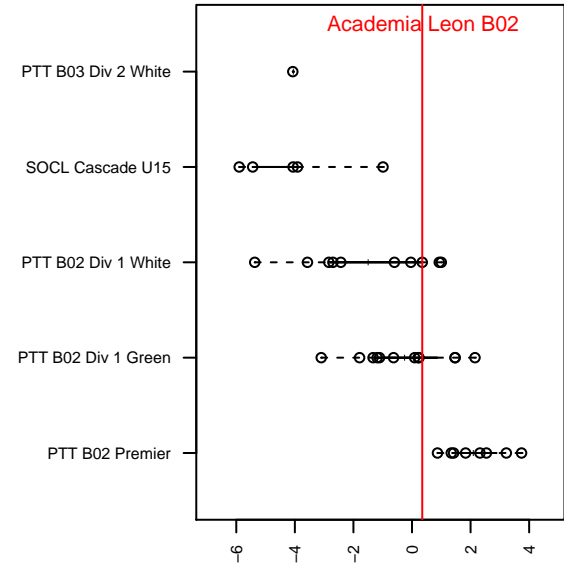

**attack and defense rating
relative to others at age
and all opponents in last 13 months**